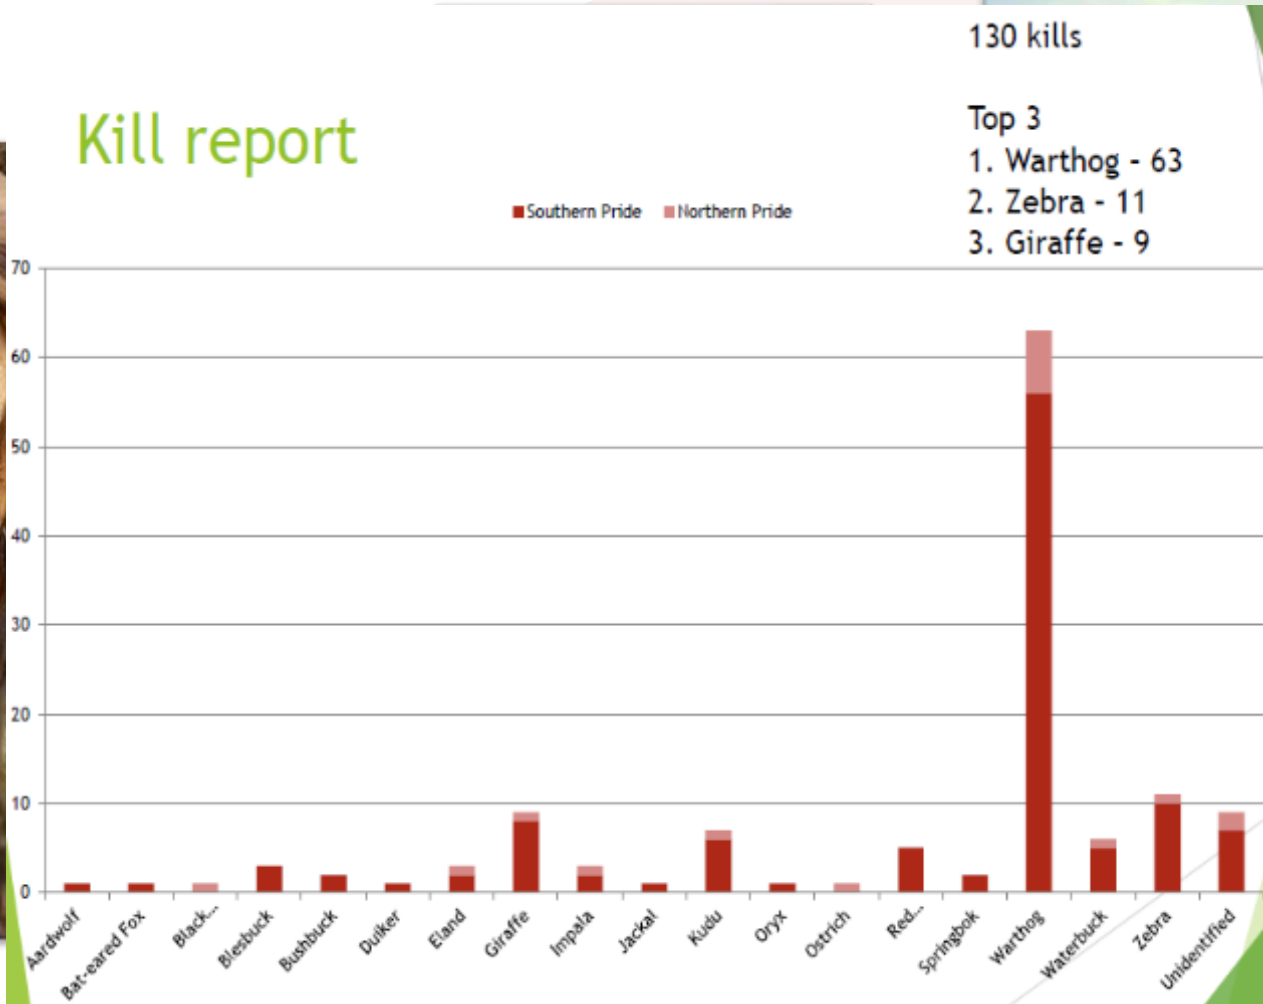

Project Presentation 16

ABOUT THE PROJECT

AFRICA

Research – Habitat and Prey Selection: Predators

Kill report

ABOUT THE PROJECT

AFRICA

Research – Population Growth: Predators

Lions: 2 Prides

32 Lions in total

Leopard

4 Leopard in total

Cheetah

4 Cheetah in total

ABOUT THE PROJECT

AFRICA